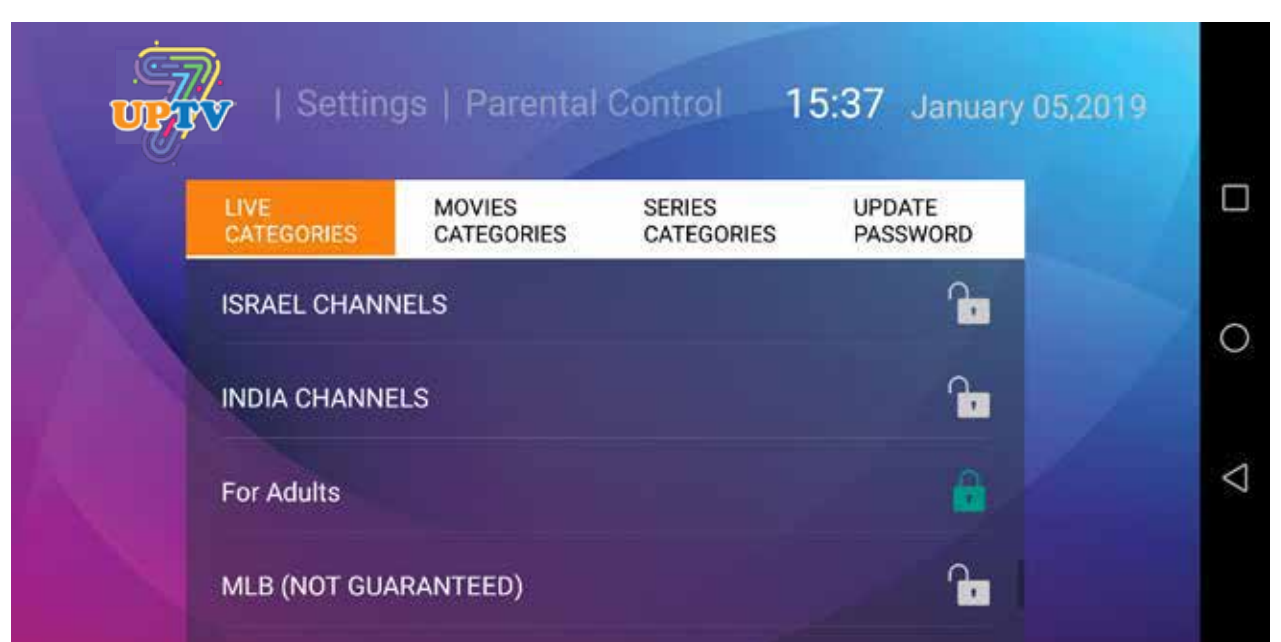

The Categories menu will appear and you can choose to restrict any number of categories by clicking on the lock icon. The locked categories will now be removed from your main menu Categories.