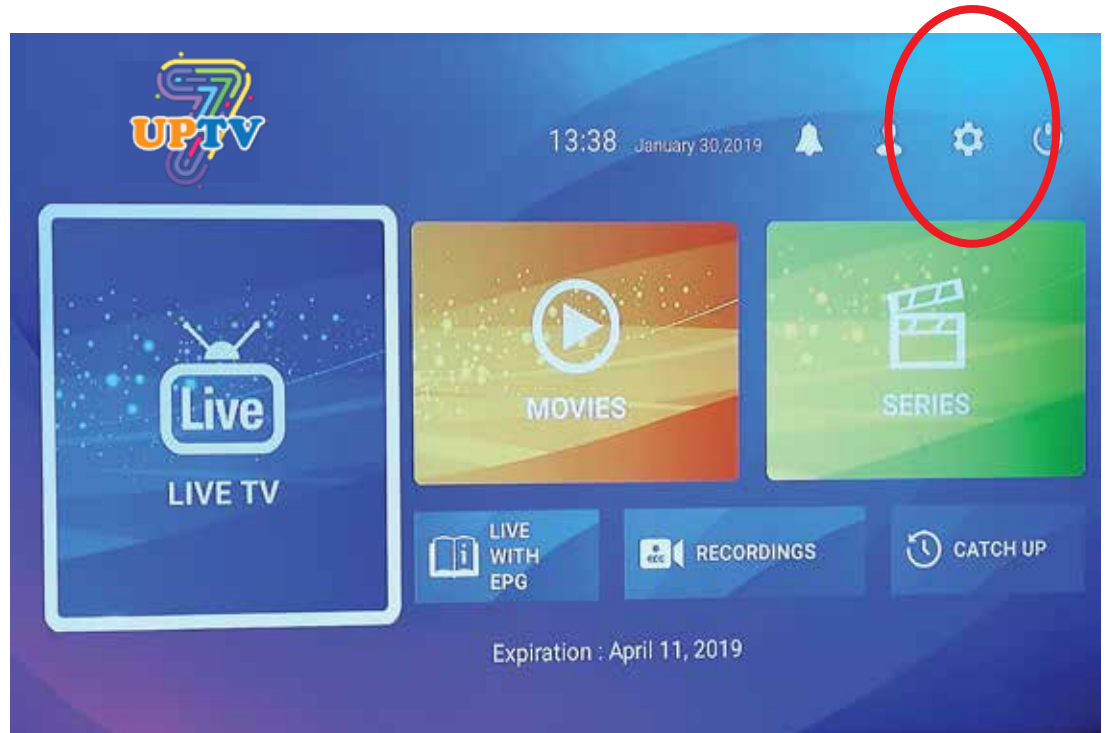

## 7UPTV Parental Control Lock

Your 7UPTV provides you with full parental control to restrict any unwanted viewing options.

Simply login to your 7UPTV player and click on "SETTINGS" icon from top right of your screen.