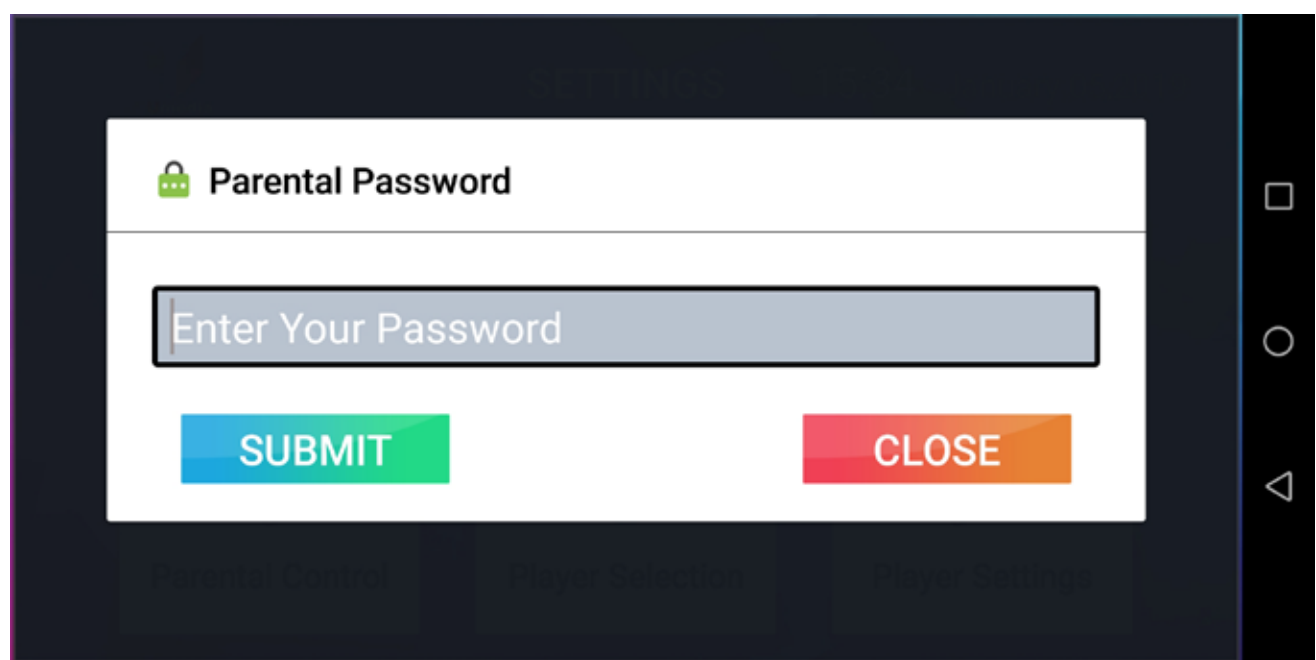

## 7UPTV Parental Control Lock

Your 7UPTV provides you with full parental control to restrict any unwanted viewing options.

Simply login to your 7UPTV player and click on "SETTINGS" icon from top right of your screen.

Scroll down in the settings menu to "PARENTAL CONTROL" and click on it.

A Parental Password window will appear. Simply enter your desired restricted password and click on Submit. Please remember this password for future access in future.

The Categories menu will appear and you can choose to restrict any number of categories by clicking on the lock icon. The locked categories will now be removed from your main menu Categories.

To "Un Lock" parental control, simply repeat the process by going to Settings, Parental and enter your Parental Password. Then click again on the locked category to unlock.