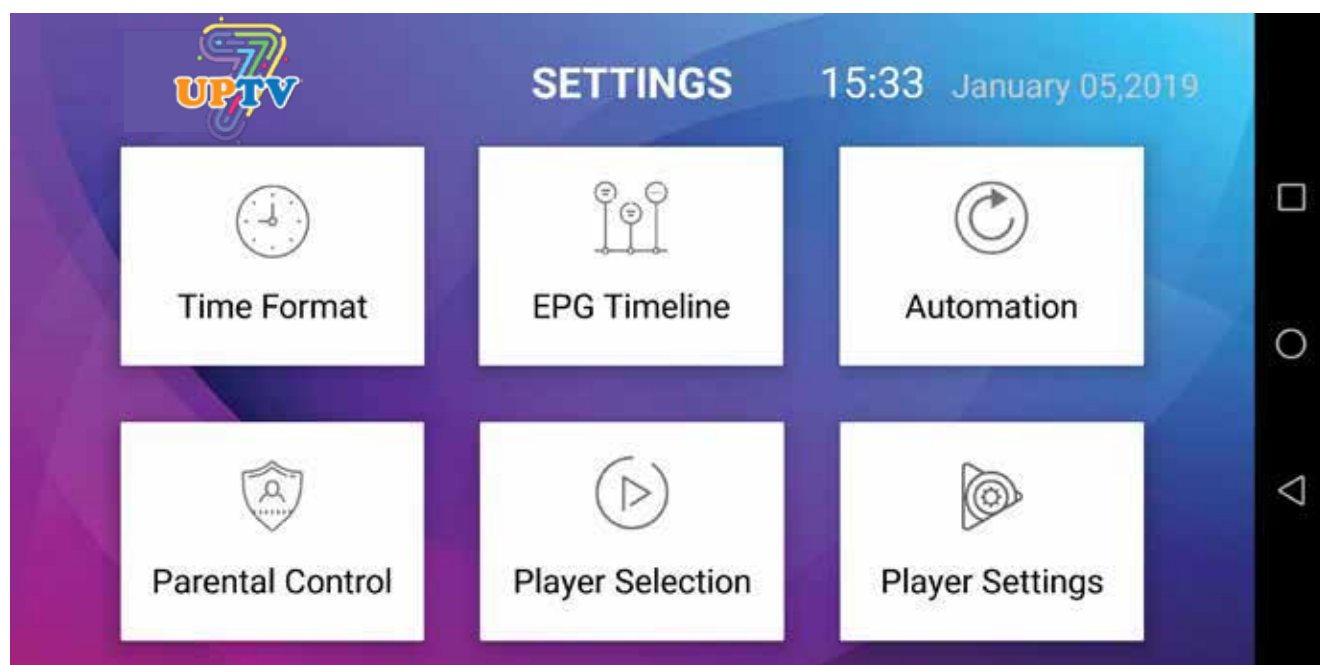

## 7UPTV Parental Control Lock

Your 7UPTV provides you with full parental control to restrict any unwanted viewing options.

Simply login to your 7UPTV player and click on "SETTINGS" icon from top right of your screen.

Scroll down in the settings menu to "PARENTAL CONTROL" and click on it.

A Parental Password window will appear. Simply enter your desired restricted password and click on Submit. Please remember this password for future access in future.

The Categories menu will appear and you can choose to restrict any number of categories by clicking on the lock icon. The locked categories will now be removed from your main menu Categories.

To "Un Lock" parental control, simply repeat the process by going to Settings, Parental and enter your Parental Password. Then click again on the locked category to unlock.